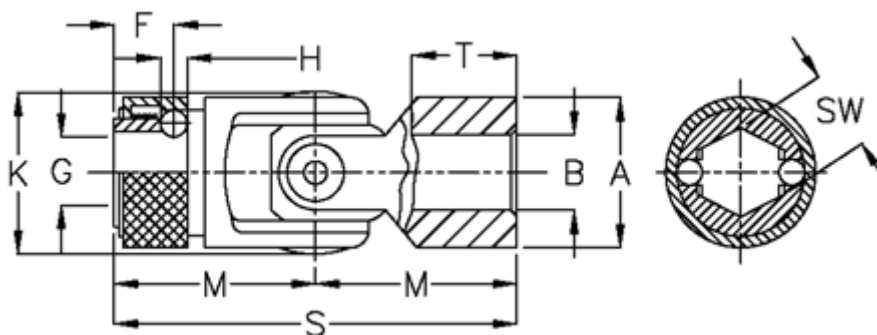

# Data Sheet

Article number: 07763427

Description: Cross joint w/slide bearing  
W/rapid change coupling, 0.763.427

## Measures

A	= 63	s	= 166
B H7	= 30	sw	= 35.00
F	= 25.0	T	= 50
G	= 33.0		
H	= 10.00		
K	= 65.0		
M	= 83		
MD max N m	= 450		